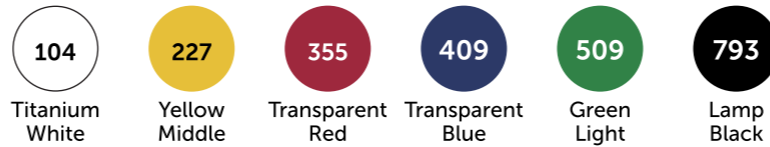

## COLOUR CHART

12  
COLOURS

## AVAILABLE COLOUR SETS

Experience the incredible versatility of AUREUO Acrylic Ink, with this balanced selection of colours.

### Acrylic Ink Set

6 x 30 ml € 1 US fl. oz.

NO.AAI0630S

6  
COLOURS