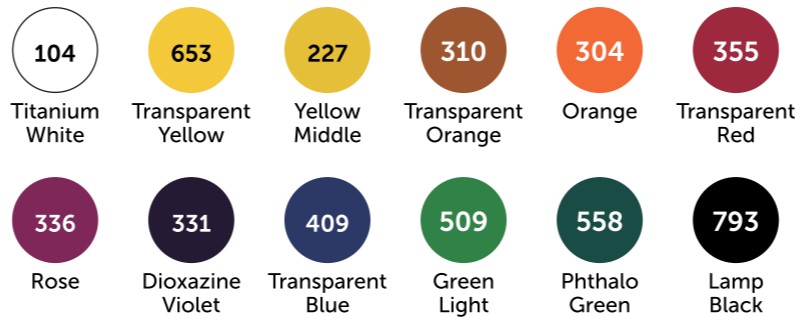

Acrylic Ink Set

12 x 30 ml € 1 US fl. oz.

NO.AAI1230S

12
COLOURS

JIANGSU PHOENIX ART MATERIAL TECHNOLOGY CO., LTD.

✉ export@phoenix-arts.com

☎ 0086-510-85616126

🌐 phoenixartmaterials.com